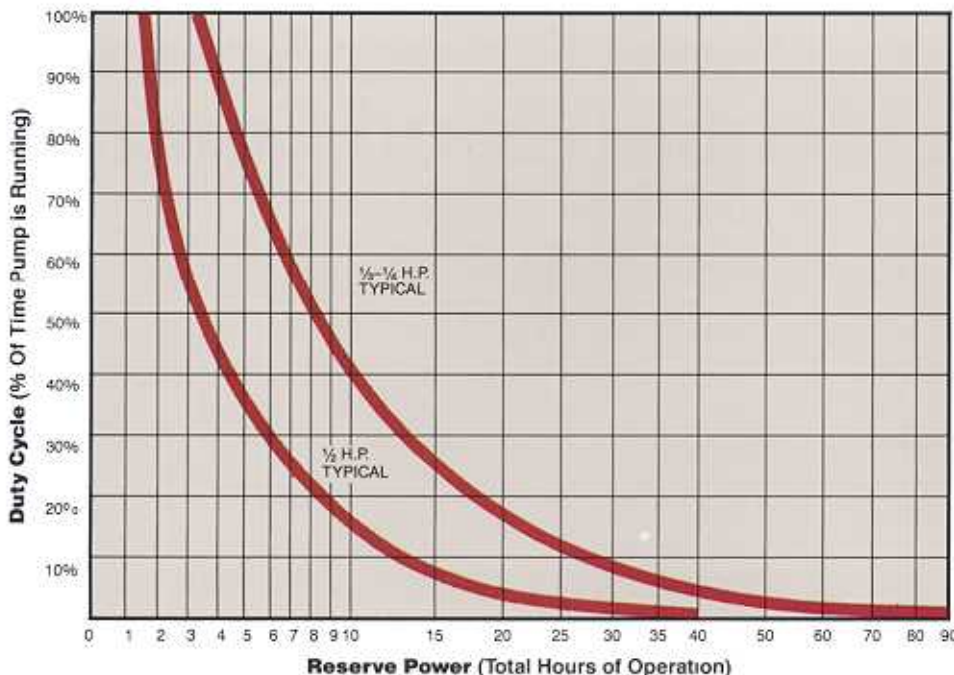

Patent No. 5,508,905

Quality Construction Features

Performance Data

Performance data based on two 120 Amp hour U. L. Recognized Lead Acid Type batteries used in conjunction with pumps of the published horsepower ratings. All equipment in optimum condition. Endurance may vary depending on the products used.

SUMPRO®

Dimensions

Specifications

Model #75
Input: 60Hz., 120 VAC, 12 AMP
Output: 120 VAC, 15 AMP at .80 service factor
Max HP: 1/2
Full one year guarantee
SUMPRO can be shipped U.P.S. anywhere
Shipping weight: 70 lbs. and 25 lbs. (2 Pieces)