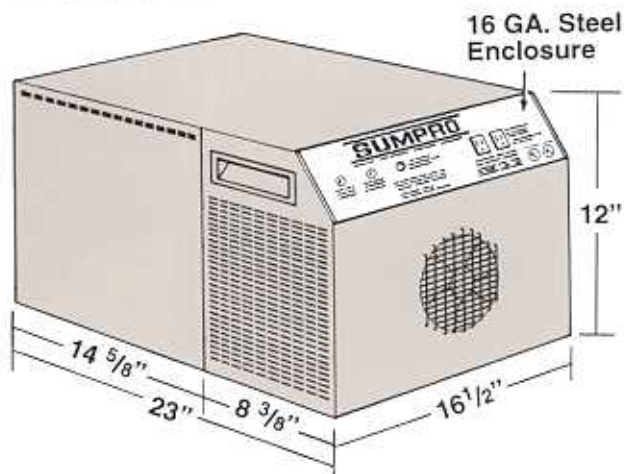

SUMPRO®

Installs in minutes—plug SUMPRO into wall outlet—plug sump pump into SUMPRO—that's all there is to it...

SUMPRO is the ultimate, fully-automatic, auxiliary power source that money can buy. SUMPRO is a power converter which allows you to do what you have never been able to do before. The SUMPRO actually takes D.C. battery power and converts it into 115 VAC power (when standard power fails or is not available). This allows you to eliminate those unreliable 12 VDC powered pumps and continue to use your standard 115 VAC pump without any modifications or piping changes.

SUMPRO®

Dimensions

Specifications

Model #75
Input: 60Hz., 120 VAC, 12 AMP
Output: 120 VAC, 15 AMP at .80 service factor
Max HP: 1/2
Full one year guarantee
SUMPRO can be shipped U.P.S. anywhere
Shipping weight: 70 lbs. and 25 lbs. (2 Pieces)