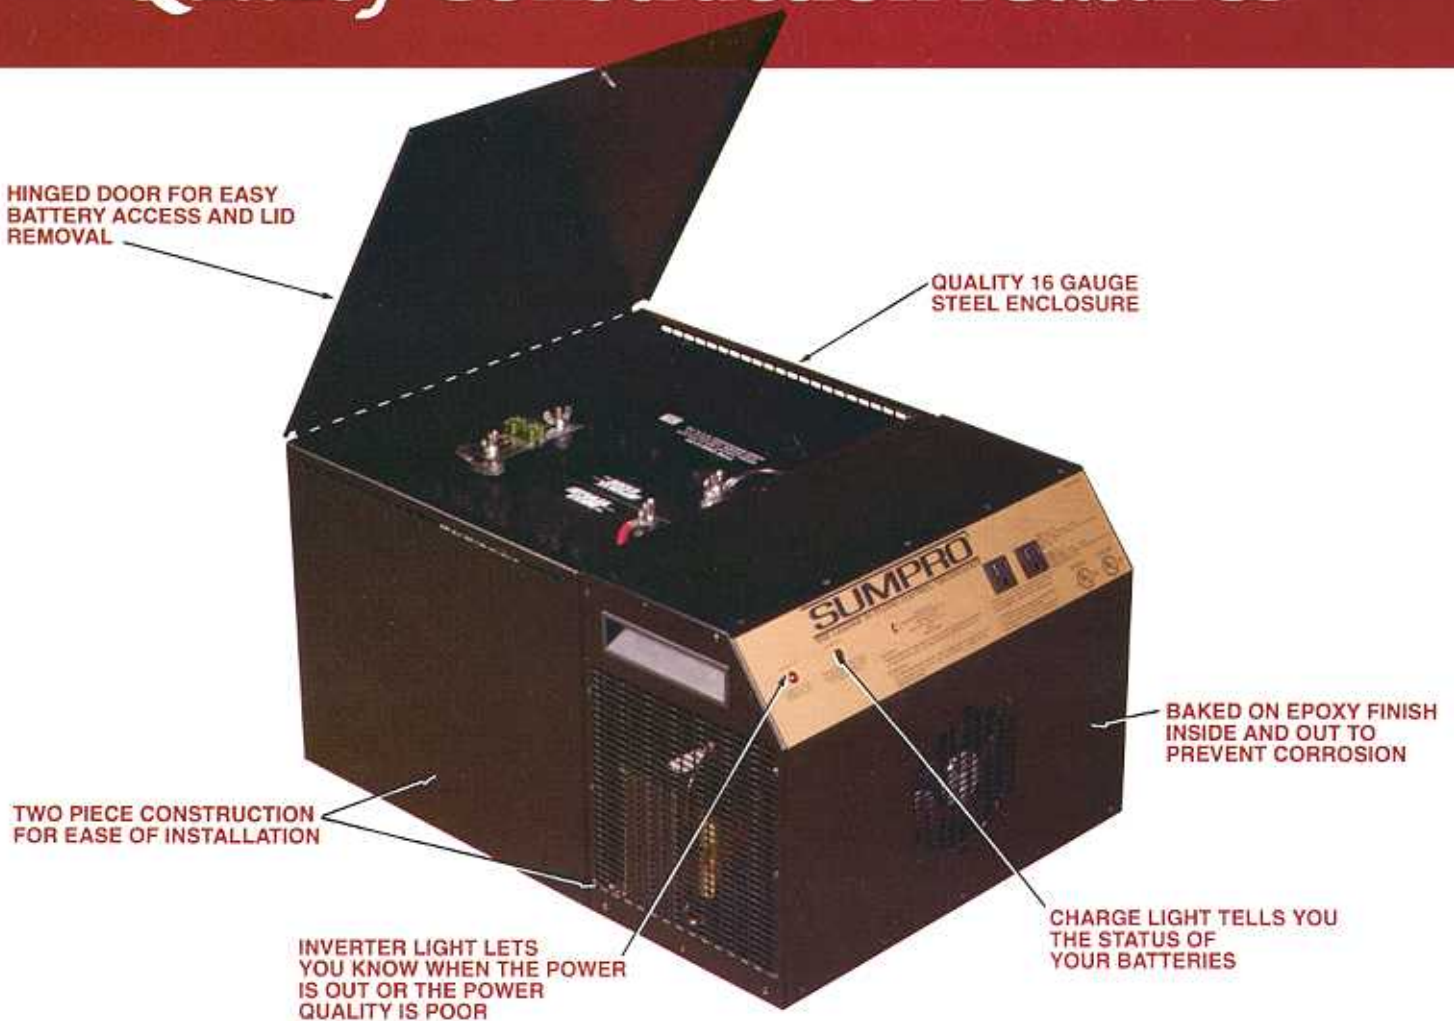

SUMPRO®

THE LEADER IN
FLOOD CONTROL
TECHNOLOGY

Patent No. 5,508,905

UL Listed c UL Canada

The Ultimate Fully-Automatic Auxiliary Power Source For Residential Flood Control

- ⚡ Powers your existing sump pump in an outage
- ⚡ Easy installation, no modifications or piping changes
- ⚡ Works with any 115 V sump pump up to ½ H.P.
- ⚡ Made in U.S.A.
- ⚡ Fully automatic charging system
- ⚡ Microprocessor based system design

Patent No. 5,508,905

Quality Construction Features

Performance Data

Performance data based on two 120 Amp hour U. L. Recognized Lead Acid Type batteries used in conjunction with pumps of the published horsepower ratings. All equipment in optimum condition. Endurance may vary depending on the products used.

SUMPRO®

Installs in minutes—plug SUMPRO into wall outlet—plug sump pump into SUMPRO—that's all there is to it...

SUMPRO is the ultimate, fully-automatic, auxiliary power source that money can buy. SUMPRO is a power converter which allows you to do what you have never been able to do before. The SUMPRO actually takes D.C. battery power and converts it into 115 VAC power (when standard power fails or is not available). This allows you to eliminate those unreliable 12 VDC powered pumps and continue to use your standard 115 VAC pump without any modifications or piping changes.

SUMPRO®

Dimensions

Specifications

Model #75
Input: 60Hz., 120 VAC, 12 AMP
Output: 120 VAC, 15 AMP at .80 service factor
Max HP: 1/2
Full one year guarantee
SUMPRO can be shipped U.P.S. anywhere
Shipping weight: 70 lbs. and 25 lbs. (2 Pieces)