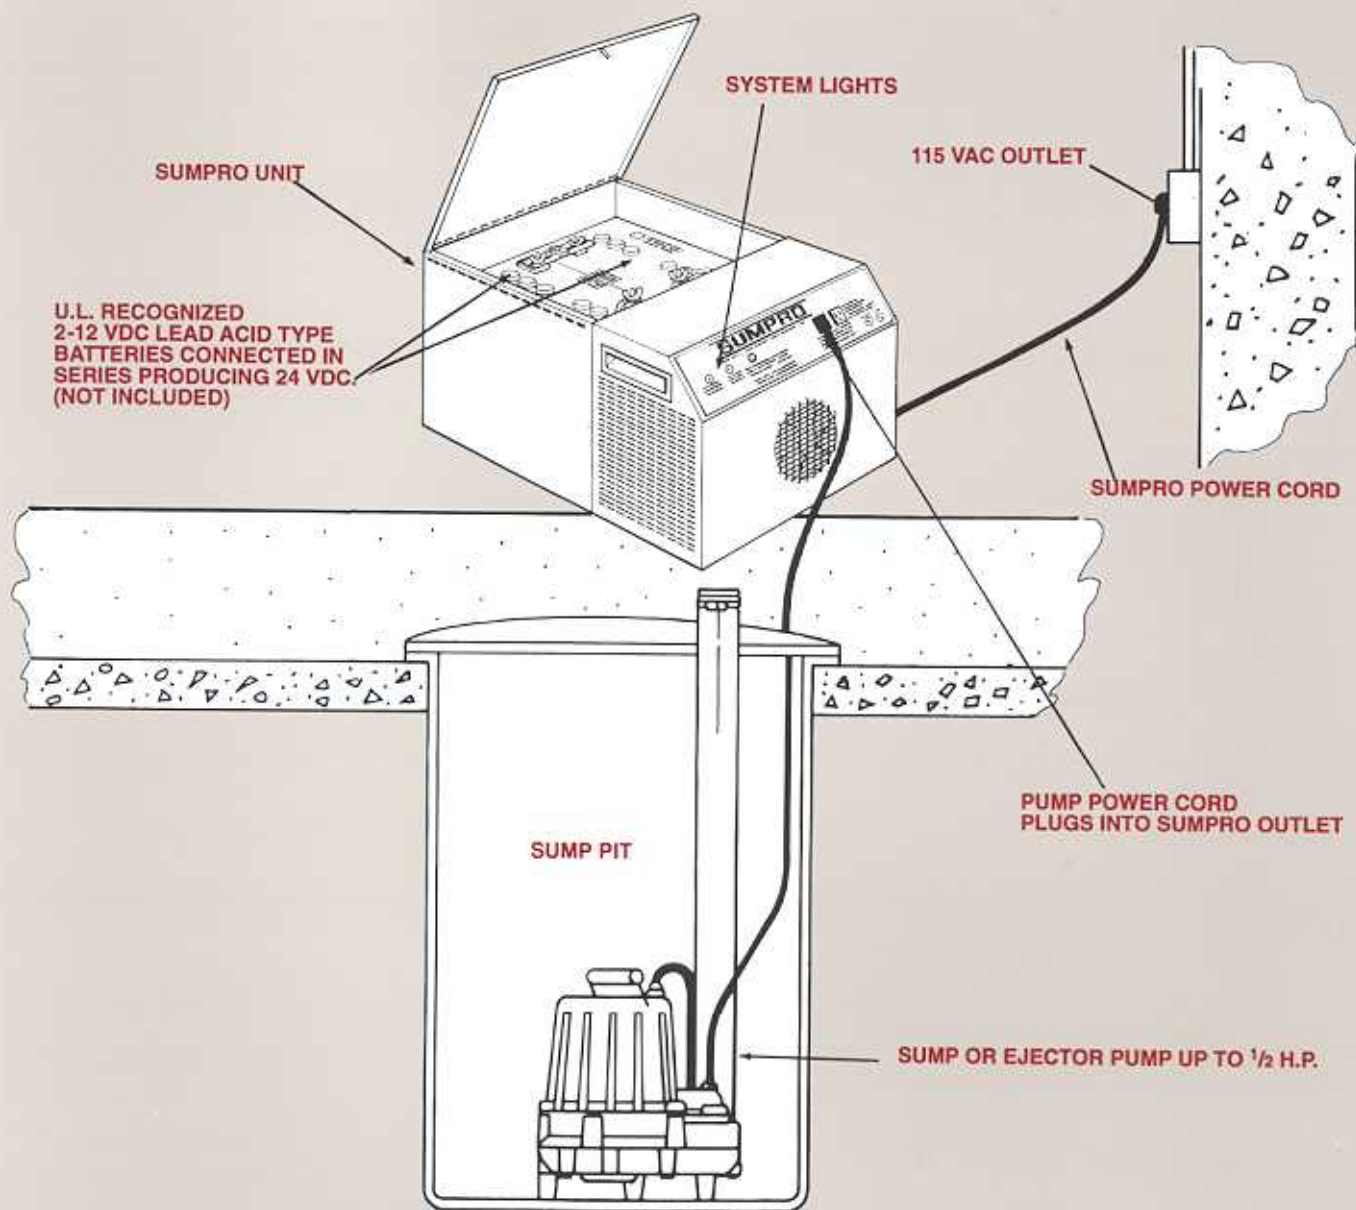

SUMPRO®

THE LEADER IN
FLOOD CONTROL
TECHNOLOGY

Patent No. 5,508,905

UL Listed c UL Canada

The Ultimate Fully-Automatic Auxiliary Power Source For Residential Flood Control

- ⚡ Powers your existing sump pump in an outage
- ⚡ Easy installation, no modifications or piping changes
- ⚡ Works with any 115 V sump pump up to ½ H.P.
- ⚡ Made in U.S.A.
- ⚡ Fully automatic charging system
- ⚡ Microprocessor based system design

SUMPRO®

Installs in minutes—plug SUMPRO into wall outlet—plug sump pump into SUMPRO—that's all there is to it...

SUMPRO is the ultimate, fully-automatic, auxiliary power source that money can buy. SUMPRO is a power converter which allows you to do what you have never been able to do before. The SUMPRO actually takes D.C. battery power and converts it into 115 VAC power (when standard power fails or is not available). This allows you to eliminate those unreliable 12 VDC powered pumps and continue to use your standard 115 VAC pump without any modifications or piping changes.

SUMPRO®

Dimensions

Specifications

Model #75
Input: 60Hz., 120 VAC, 12 AMP
Output: 120 VAC, 15 AMP at .80 service factor
Max HP: 1/2
Full one year guarantee
SUMPRO can be shipped U.P.S. anywhere
Shipping weight: 70 lbs. and 25 lbs. (2 Pieces)